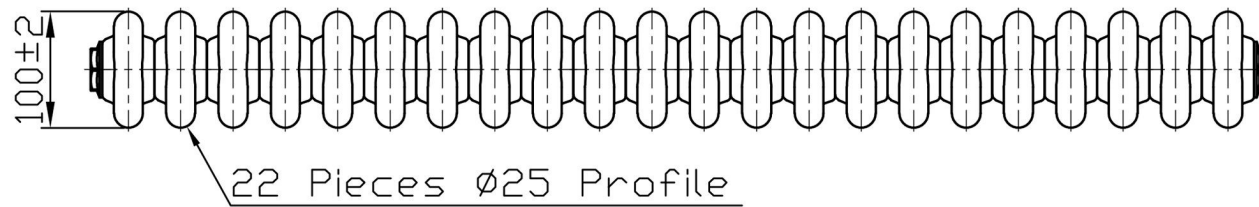

Imperia 3 Column Horizontal 300 x 1010mm. Painted

Technical Drawing

Unit: mm

Eastbrook 

Eastbrook Road, Gloucester GL4 3DB
 Technical Helpline : 01452 317890
 Mon - Fri / 8am - 5pm
 Email : technical@eastbrookco.com