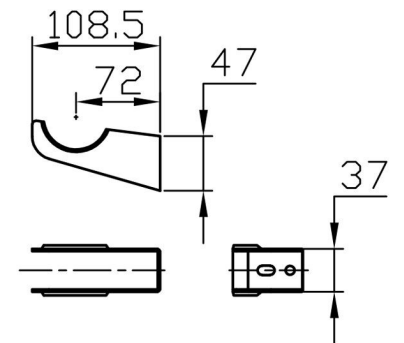

Imperia 3 Column Horizontal 300 x 1010mm. Painted

Technical Drawing

Unit: mm

Eastbrook 

Eastbrook Road, Gloucester GL4 3DB
 Technical Helpline : 01452 317890
 Mon - Fri / 8am - 5pm
 Email : technical@eastbrookco.com