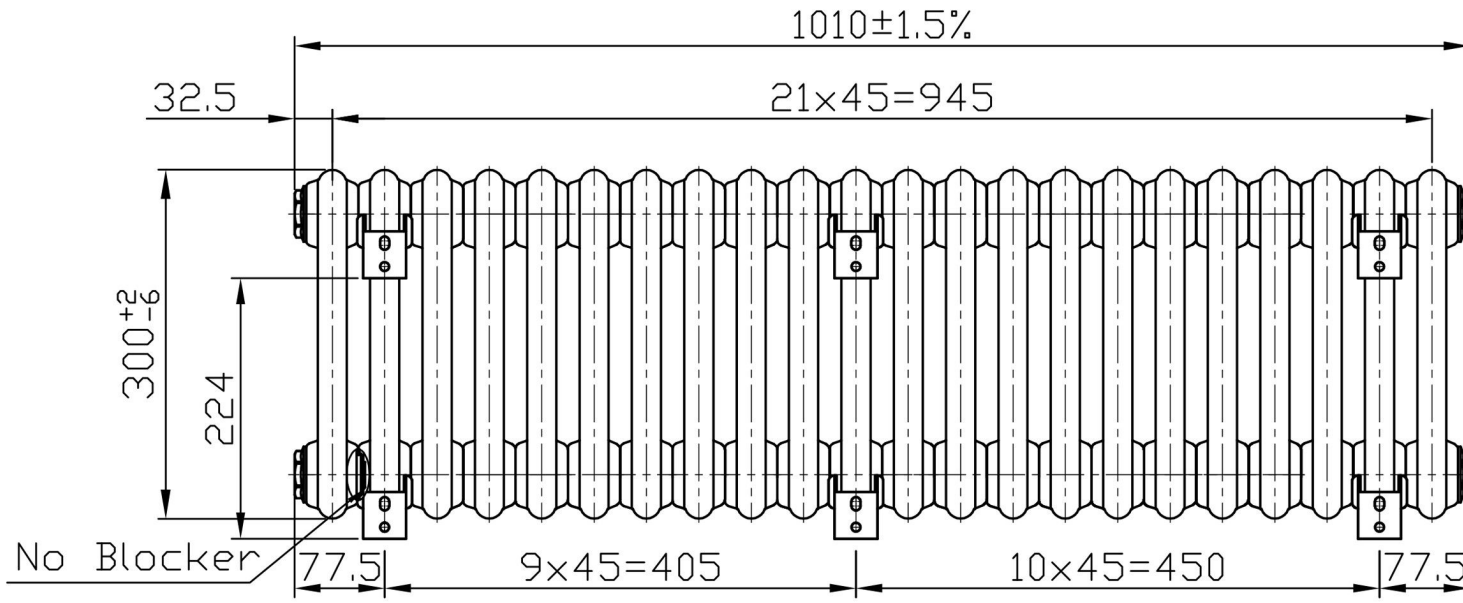

Imperia 3 Column Horizontal 300 x 1010mm. Painted

Technical Drawing

Unit: mm

Eastbrook 

Eastbrook Road, Gloucester GL4 3DB
 Technical Helpline : 01452 317890
 Mon - Fri / 8am - 5pm
 Email : technical@eastbrookco.com