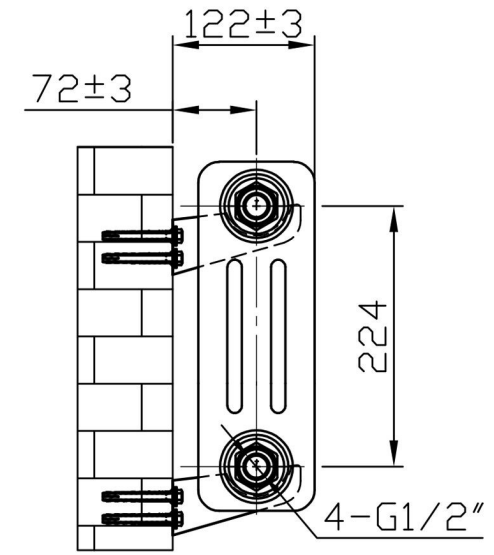

Imperia 3 Column Horizontal 300 x 1010mm. Painted

Technical Drawing

Unit: mm

Eastbrook 

Eastbrook Road, Gloucester GL4 3DB
 Technical Helpline : 01452 317890
 Mon - Fri / 8am - 5pm
 Email : technical@eastbrookco.com